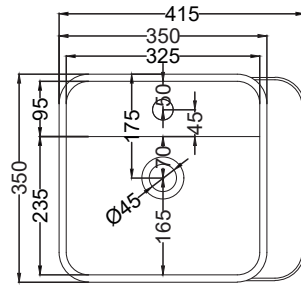

Les Petites Quadrato - art. LPLAQ35/LPSTQ35/LPSTQR35/LPPIQ35

lavabo quadrato 35 monoforo con struttura
square 35 washbasin with one hole with framework

cielo
handmade in Italy

PESO NETTO / NET WEIGHT: 9,50 Kg (lavabo/washbasin) + 4,50/5,00 Kg (struttura/framework) + 3,00 Kg (piano/shelf)

ACCESSORI / ACCESSORIES:

PIL01 - Piletta universale click-clack CROMO con coperchio in ceramica / Universal click-clack drain in CHROME with ceramic lid

PIL01NM - Piletta universale click-clack NERO MATT con coperchio in ceramica / Universal click-clack drain in MATT BLACK with ceramic lid

PIL01BR - Piletta universale click-clack BRONZO con coperchio in ceramica / Universal click-clack drain in BRONZE with ceramic lid

PIL01CM - Piletta universale click-clack CEMENTO con coperchio in ceramica / Universal click-clack drain in CEMENTO with ceramic lid

SISP - Sifone CROMO / CHROME siphon

SIFN - Sifone NERO MATT / MATT BLACK siphon

SIFBR - Sifone BRONZO / BRONZE siphon

SIFCM - Sifone CEMENTO / CEMENTO siphon

FINITURE LAVABO / PIANO

WASHBASIN / SHELF FINISHES

○ Bianco/white - glossy

Le Terre di Cielo

- Talco
- Pomice
- Brina
- Basalto
- Lavagna
- Cemento
- Fango
- Cacao
- Arenaria
- Avena
- Lino
- Agave
- Muschio
- Polvere
- Cipria
- Canapa

Le Acque di Cielo

- Oltremare
- Smeraldo
- Alga
- Corallo
- Ninfea
- Anemone

FINITURE STRUTTURA

FRAMEWORK FINISHES

● Nero Matt

● Cemento

Le Acque di Cielo

- Oltremare
- Smeraldo
- Alga
- Corallo
- Ninfea
- Anemone

TOP

* WATER OUTLET WITH SISP/SIFN/SIFBR/SIFCM
** WATER INLET (HOT-COLD)
* WALL FIXINGS

Luglio 2023