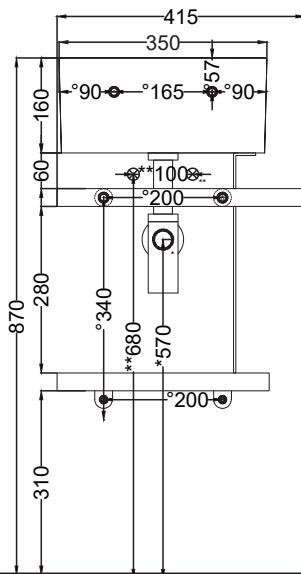

* WATER OUTLET WITH SISP/SIFN/SIFBR/SIFCM
** WATER INLET (HOT-COLD)
* WALL FIXINGS

FRONT