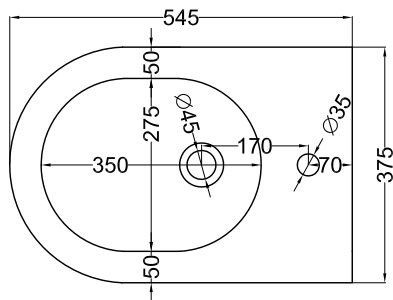

Mare - art. MRBS

bidet sospeso
wall-hung bidet

cielo
handmade in Italy

PESO NETTO/NET WEIGHT: 19,00 kg

PCS PALLET: 18
PCS PALLET CONTAINER: 18

ACCESSORI/ACCESSORIES:

PIL01 - Piletta universale click clack con coperchio in ceramica / Universal push open with ceramic cap

PIL01NM - Piletta universale click-clack NERO MATT con coperchio in ceramica / Universal click-clack drain in MATT BLACK with ceramic lid

PIL01BR - Piletta universale click-clack BRONZO con coperchio in ceramica / Universal click-clack drain in BRONZE with ceramic lid

PIL01CM - Piletta universale click-clack CEMENTO con coperchio in ceramica / Universal click-clack drain in CEMENTO with ceramic lid

PAA - protezione antiurto acustica/impact and acoustic protection panel

508 - staffa di fissaggio universale per wc e bidet sospesi/universal fixing brackets for wall-hung wc/bidet

FINITURE

FINISHES

● Bianco/white - glossy

Le Terre di Cielo

- Talco
- Pomice
- Brina
- Arenaria
- Avena
- Lino
- Cemento
- Basalto
- Lavagna

Le Acque di Cielo

- Oltremare
- Smeraldo
- Alga
- Corallo
- Ninfea
- Anemone

DoP No. 14528.01

Settembre 2024

TOP

SIDE

BACK

ATTENZIONE: Superfici, pesi e misure riportate possono presentare leggere differenze rispetto ai pezzi reali, in considerazione e accordo delle caratteristiche di tolleranza intrinseche del materiale ceramico e del suo processo produttivo. L'azienda si riserva di cambiare schede tecniche e caratteristiche di funzionamento degli articoli in ogni momento e senza necessità di preavviso.