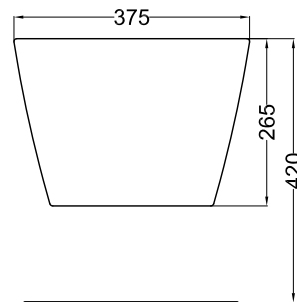

Mare - art. MRBS

bidet sospeso
wall-hung bidet

cielo
handmade in Italy

PESO NETTO/NET WEIGHT: 19,00 kg

PCS PALLET: 18
PCS PALLET CONTAINER: 18

ACCESSORI/ACCESSORIES:

PIL01 - Piletta universale click clack con coperchio in ceramica / Universal push open with ceramic cap

PIL01NM - Piletta universale click-clack NERO MATT con coperchio in ceramica / Universal click-clack drain in MATT BLACK with ceramic lid

PIL01BR - Piletta universale click-clack BRONZO con coperchio in ceramica / Universal click-clack drain in BRONZE with ceramic lid

PIL01CM - Piletta universale click-clack CEMENTO con coperchio in ceramica / Universal click-clack drain in CEMENTO with ceramic lid

PAA - protezione antiurto acustica/impact and acoustic protection panel

508 - staffa di fissaggio universale per wc e bidet sospesi/universal fixing brackets for wall-hung wc/bidet

FINITURE

FINISHES

● Bianco/white - glossy

Le Terre di Cielo

- Talco
- Pomice
- Brina
- Arenaria
- Avena
- Lino
- Cemento
- Basalto
- Lavagna

Le Acque di Cielo

- Oltremare
- Smeraldo
- Alga
- Corallo
- Ninfea
- Anemone

DoP No. 14528.01

Settembre 2024

FRONT

SIDE

BACK

ATTENZIONE: Superfici, pesi e misure riportate possono presentare leggere differenze rispetto ai pezzi reali, in considerazione e accordo delle caratteristiche di tolleranza intrinseche del materiale ceramico e del suo processo produttivo. L'azienda si riserva di cambiare schede tecniche e caratteristiche di funzionamento degli articoli in ogni momento e senza necessità di preavviso.