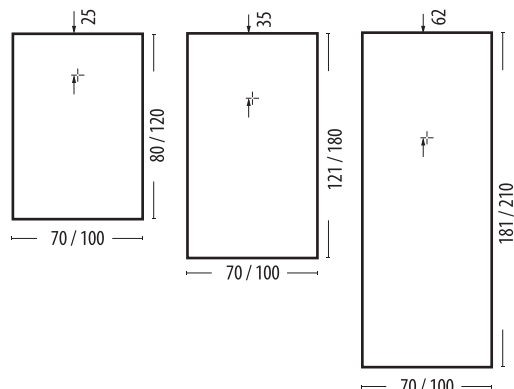

CENTURIA SLATE