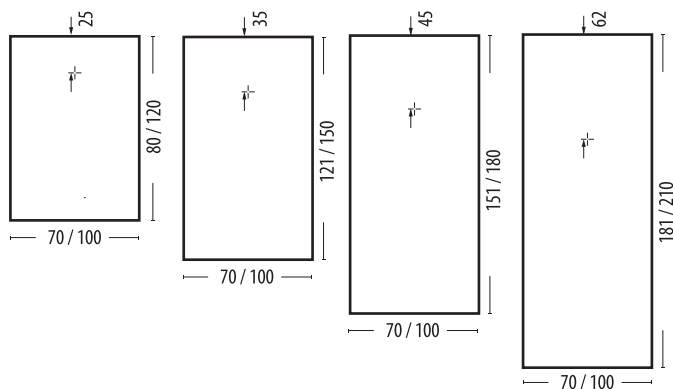

CENTURIA STONE / CENTURIA COVER